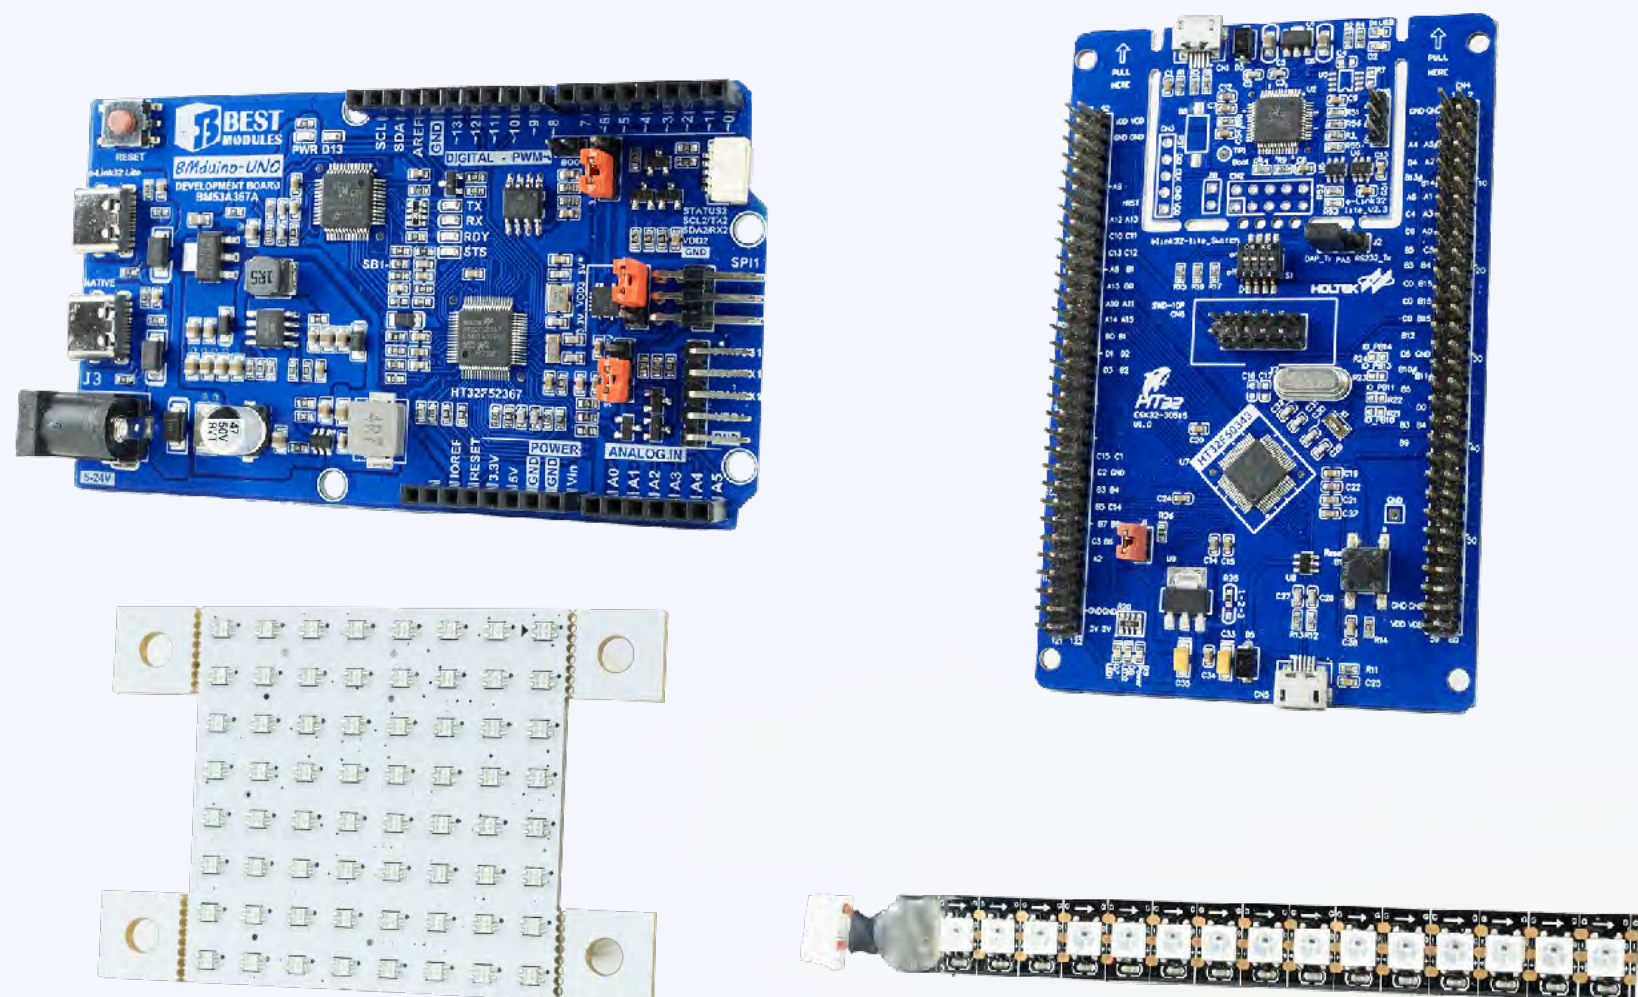

Microsoft Win11 Dynamic Lighting Solution

HT32F50343/52352/52367

Characteristics

- Microsoft-led HID LampArray RGB lighting sync protocol for Game and AI
- Win11 "Dynamic Lighting" demonstration, allowing immediate experience
- Technology focus
Native firmware implementation: keyboard, mouse... (USB products)
Through a Virtual HID Framework Driver: VGA card... (non-USB products)
- Holtek provides complete firmware examples and custom Virtual HID Framework Driver, as well as digital signature service for customers

Block Diagram

Applications

Gaming USB peripherals, gaming VGA cards, etc.

2024 HOLTEK NEW PRODUCT PRESENTATION

C05