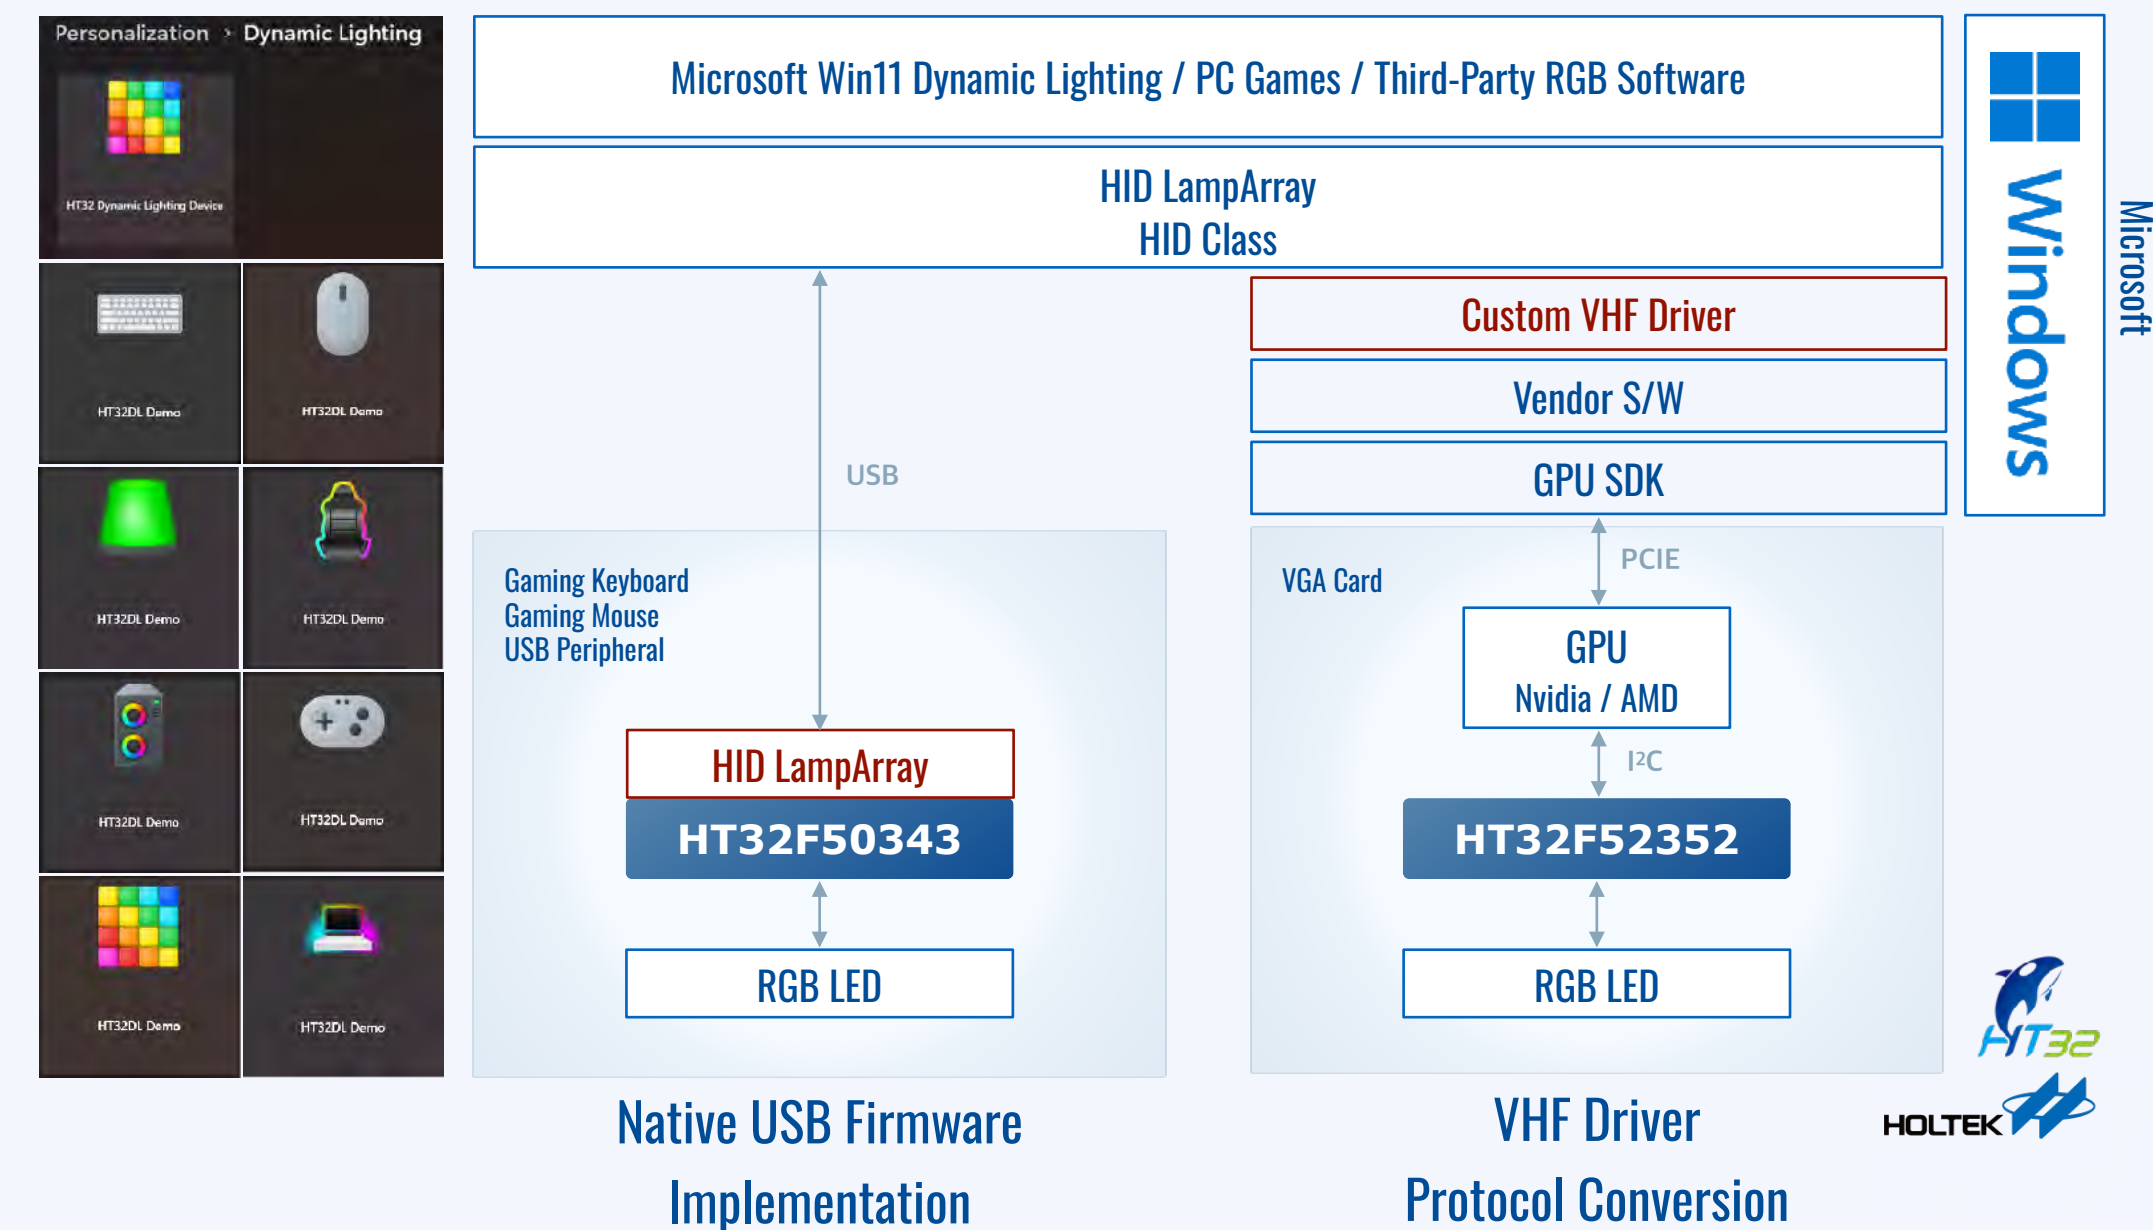

Microsoft Win11 Dynamic Lighting Solution

HT32F50343/52352/52367

Characteristics

- Microsoft-led HID LampArray RGB lighting sync protocol for Game and AI
- Win11 "Dynamic Lighting" demonstration, allowing immediate experience
- Technology focus
Native firmware implementation: keyboard, mouse... (USB products)
Through a Virtual HID Framework Driver: VGA card... (non-USB products)
- Holtek provides complete firmware examples and custom Virtual HID Framework Driver, as well as digital signature service for customers

Block Diagram

Applications

Gaming USB peripherals, gaming VGA cards, etc.

2024 HOLTEK NEW PRODUCT PRESENTATION

C05